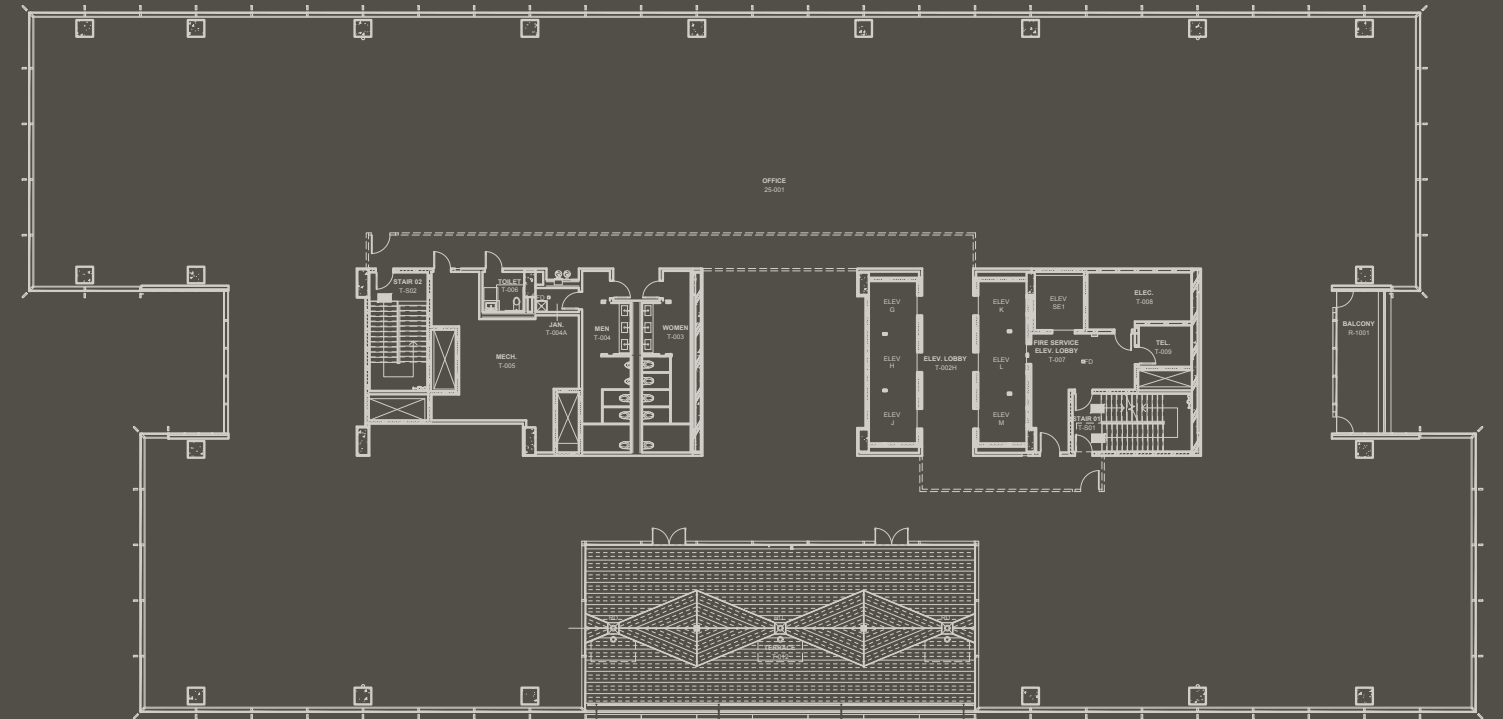

## Floor Plans (Floors 17-25)

32K SF+  
Floor Plates

## OPEN AIR

Private Office Terrace on Every Floor  
(Expansive Terraces on 17<sup>th</sup> and 25<sup>th</sup> floors)

Each floor is a blank slate poised to be transformed into a dynamic workspace that encapsulates innovation and productivity.

With floor-to-ceiling windows and commanding, 360-degree panoramic views, you'll feel the anticipation of a horizon yet to be defined, where your ideas will unfold against a backdrop of the city's skyline and limitless inspiration.

17<sup>TH</sup>  
Floor (29,200 RSF)

25<sup>TH</sup>  
Floor (32,115 RSF)