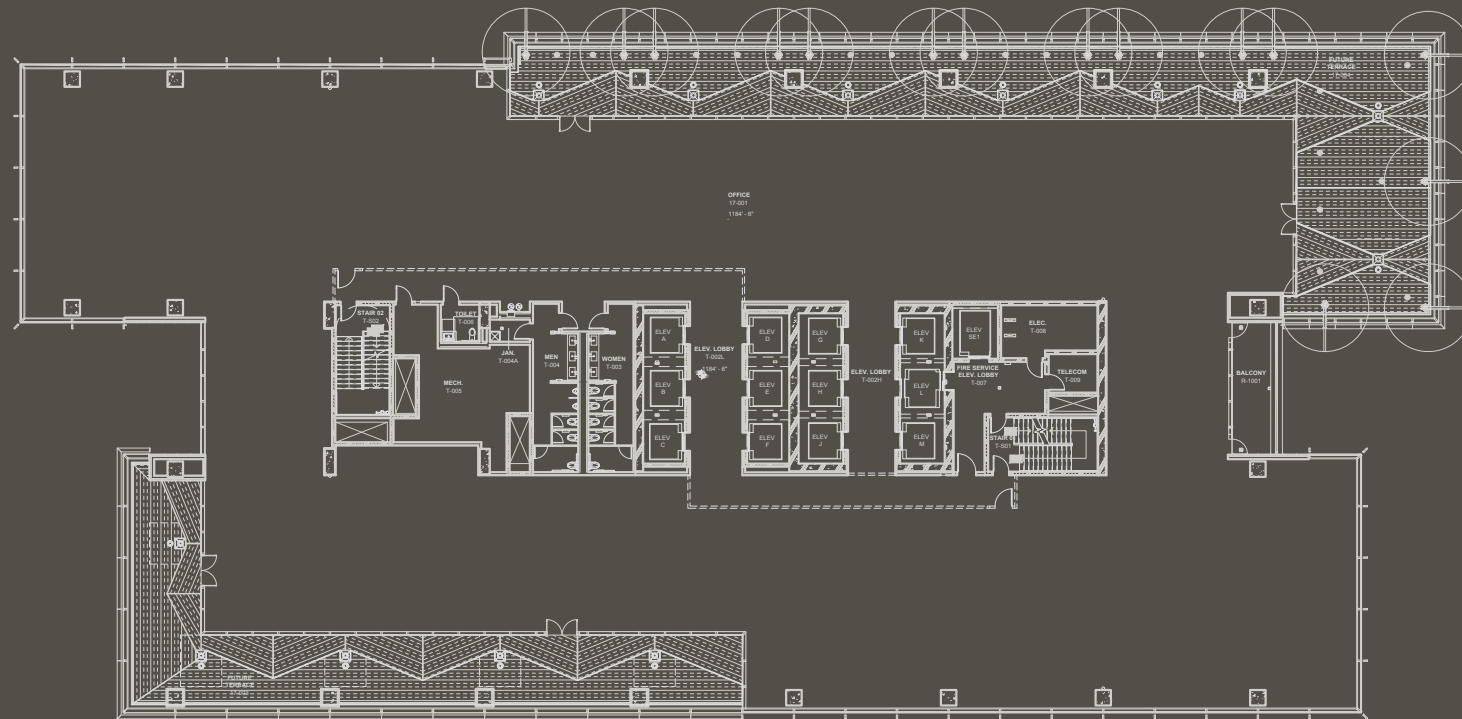

## Floor Plans (Floors 17-25)

32K SF+  
Floor Plates

## OPEN AIR

Private Office Terrace on Every Floor  
(Expansive Terraces on 17<sup>th</sup> and 25<sup>th</sup> floors)

Each floor is a blank slate poised to be transformed into a dynamic workspace that encapsulates innovation and productivity.

17<sup>TH</sup>  
Floor (29,200 RSF)

25<sup>TH</sup>  
Floor (32,115 RSF)